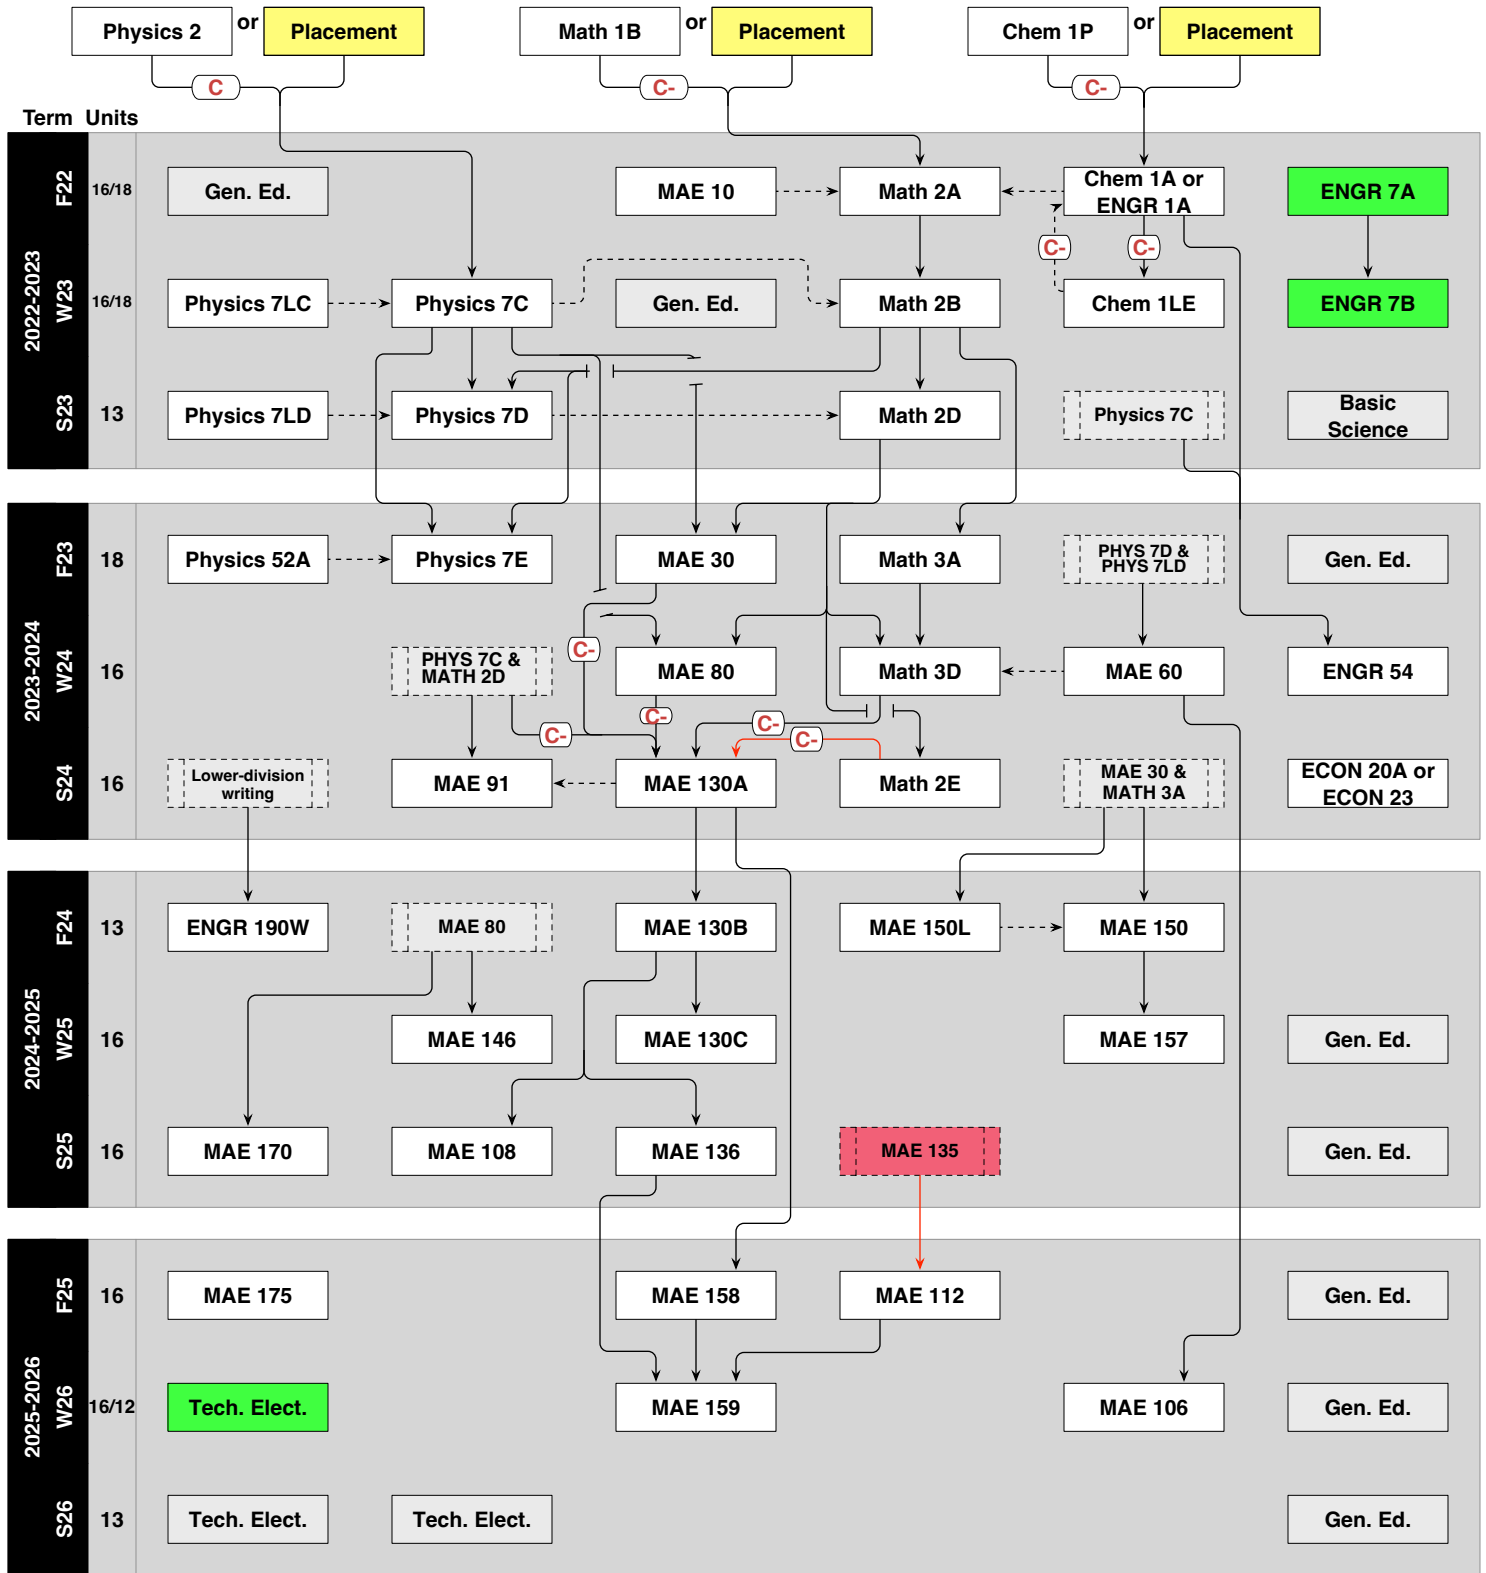

# Aerospace Engineering

## Prerequisite Flowchart (2022-2023)

**ENGR 7A-ENGR 7B is a technical elective, available only to first year students in Fall and Winter quarters. Both ENGR 7A & ENGR 7B must be taken to count as a technical elective. If ENGR7A-ENGR7B is taken, this will replace one technical elective course in the senior year.**

<b>Course</b>	<b>Ref. to course elsewhere</b>
	Prerequisite
	Corequisite
	Prerequisite requires a grade of C or better
	Advisory Corequisite